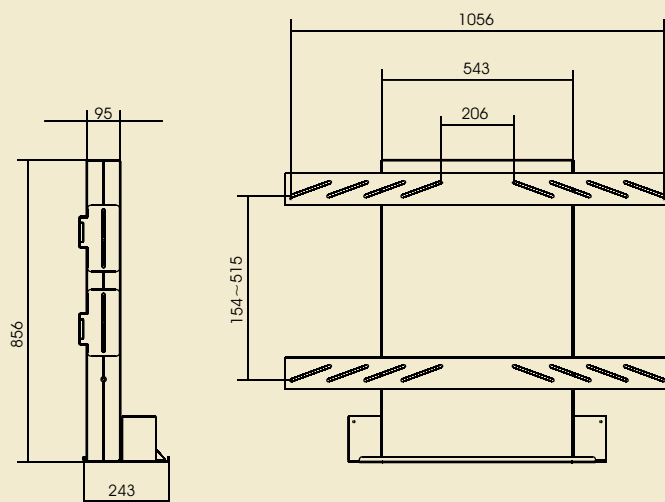

VMAX-LIFT 95

Advantages of the lift: ready for smart home and smart office installations; reliable operation in demanding AV set-ups capacity up to 75kg. Note: in ceiling installation capacity of lift is 35kg.

Functionality: a convenient way of presenting information in prestigious locations; large capacity and stable operation of the lift sliding out the monitor.

Professional lift for LCD TV sets up to 95" diagonal. It slides out the TV or the video wall switcher from the floor or furniture.

Used in exceptional commercial, residential, and public interiors. Precision of the structure ensures durability and reliability.

Available models: • VMAX-LIFT 95

VMAX V-LIFT 95	
TV dimensions range	to 95"
Max TV height	138cm
Capacity [kg]	75, in ceiling option 35
Own weight [kg]	60
Extension [mm]	1400
Installation	<ul style="list-style-type: none"> ceiling furniture
Dimensions of lift [mm]	W - 1056; D - 243; H - 855,5
Remote control	<ul style="list-style-type: none"> wall switch option: IR, RF, Trigger, RS232
Power supply	SOMFY, 230V 50Hz; 190W
Security	overload and thermal protection
Set	<ul style="list-style-type: none"> lift assembly kit wall switch mounting instruction manual
Warranty	5 years (power supply)
Producer	VIZ-ART Automation Europe