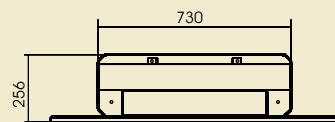

VMAX-LIFT 95

Advantages of the lift: ready for smart home and smart office installations; reliable operation in demanding AV set-ups capacity up to 75kg. Note: in ceiling installation capacity of lift is 35kg.

Functionality: a convenient way of presenting information in prestigious locations; large capacity and stable operation of the lift sliding out the monitor.

Professional lift for LCD TV sets up to 95" diagonal. It slides out the TV or the video wall switcher from the floor or furniture.

Used in exceptional commercial, residential, and public interiors. Precision of the structure ensures durability and reliability.

Available models: • VMAX-LIFT 95

VMAX V-LIFT 95	
TV dimensions range	to 95"
Max TV height	138cm
Capacity [kg]	75, in ceiling option 35
Own weight [kg]	60
Extension [mm]	1400
Installation	<ul style="list-style-type: none"> ceiling furniture
Dimensions of lift [mm]	W - 1056; D - 243; H - 855,5
Remote control	<ul style="list-style-type: none"> wall switch option: IR, RF, Trigger, RS232
Power supply	SOMFY, 230V 50Hz; 190W
Security	overload and thermal protection
Set	<ul style="list-style-type: none"> lift assembly kit wall switch mounting instruction manual
Warranty	5 years (power supply)
Producer	VIZ-ART Automation Europe