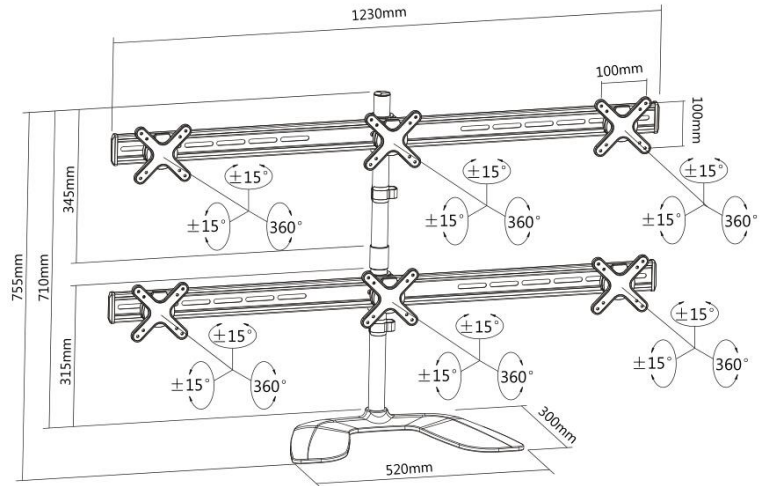

reflecta PLANO DeskStand 23-1010 S

Product Information:

- Universal Monitor Support
- Max loading weight: 8 kg per arm
- Tilt: +/-15°
- 360° rotation
- Portrait and landscape view
- Length: 1242 mm
- Height: 755 mm
- 13-23" / 33-58 cm
- Vesa: 75x75, 100x100