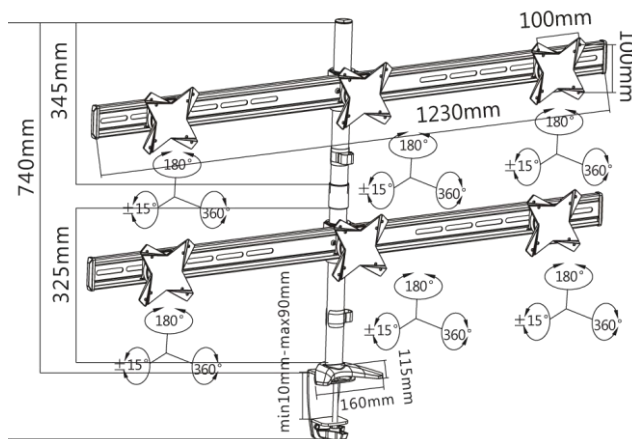

## reflecta PLANO Desk 23-1010 S

### Product Information:

- Universal Monitor Support
- Max loading weight: 8 kg per arm
- Tilt: +/-15°
- 360° rotation
- Portrait and landscape view
- Length: 712 mm
- Height: 740 mm
- 13-23" / 33-58 cm
- Vesa: 75x75, 100x100