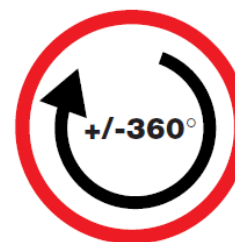

reflecta PLANO Desk 23-1010 Q

Product Information:

- Universal Monitor Support
- Max loading weight: 8 kg per arm
- Tilt: +/-15°
- 360° rotation
- Portrait and landscape view
- Length: 712 mm
- Height: 740 mm
- 13-23" / 33-58 cm
- Vesa: 75x75, 100x100