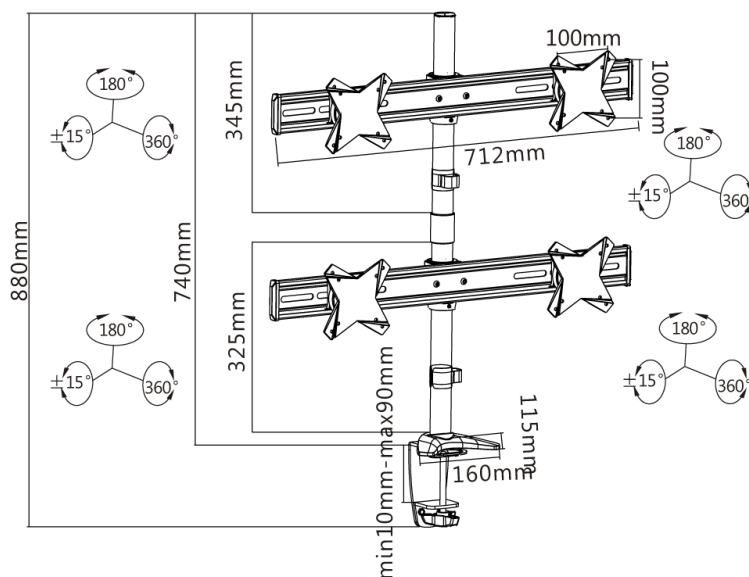

reflecta PLANO Desk 23-1010 Q

Product Information:

- Universal Monitor Support
- Max loading weight: 8 kg per arm
- Tilt: +/-15°
- 360° rotation
- Portrait and landscape view
- Length: 712 mm
- Height: 740 mm
- 13-23" / 33-58 cm
- Vesa: 75x75, 100x100