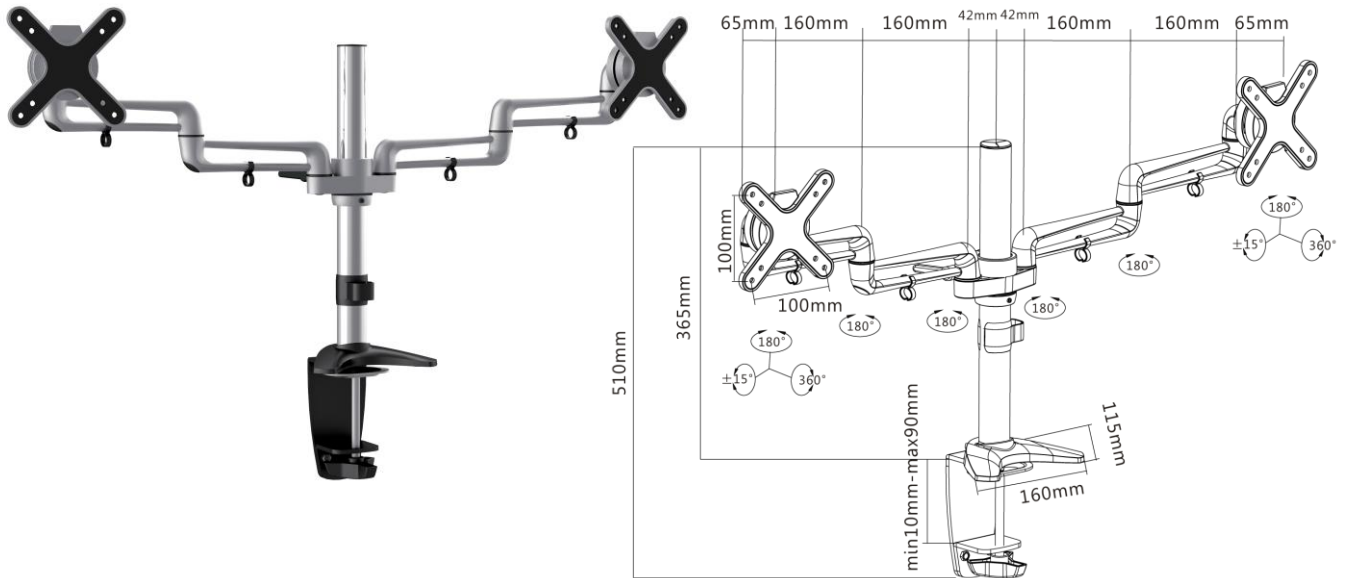

reflecta FLE XO Desk 23-1010 D

Product Information:

- Universal Monitor Support
- Max loading weight: 8 kg per arm
- Tilt: +/-15°
- 360° rotation
- Portrait and landscape view
- Arm length: max 427 mm per arm
- Height: 365 mm
- 13-23" / 33-58 cm
- Vesa: 75x75, 100x100