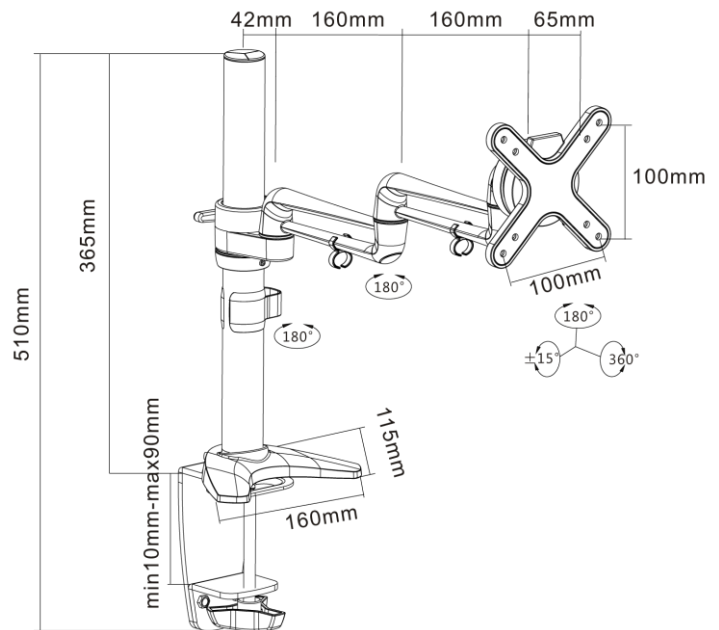

reflecta FLEXO Desk 23-1010

Product Information:

- Universal Monitor Support
- Max loading weight: 8 kg
- Tilt: +/-15°
- 360° rotation
- Portrait and landscape view
- Arm length: max 427 mm
- Height: 365 mm
- 13-23" / 33-58 cm
- Vesa: 75x75, 100x100