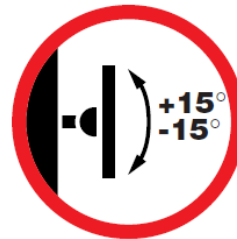

reflecta FLEXO Desk 23-1010

Product Information:

- Universal Monitor Support
- Max loading weight: 8 kg
- Tilt: +/-15°
- 360° rotation
- Portrait and landscape view
- Arm length: max 427 mm
- Height: 365 mm
- 13-23" / 33-58 cm
- Vesa: 75x75, 100x100