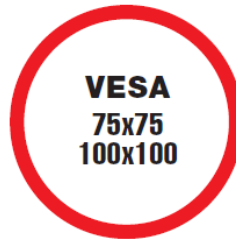

reflecta FLEXO Desk 23-1010

Product Information:

- Universal Monitor Support
- Max loading weight: 8 kg
- Tilt: +/-15°
- 360° rotation
- Portrait and landscape view
- Arm length: max 427 mm
- Height: 365 mm
- 13-23" / 33-58 cm
- Vesa: 75x75, 100x100