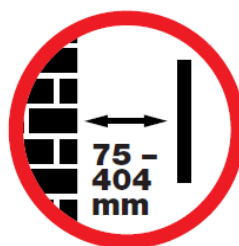

reflecta Tabula Wall

Product Information:

- Universal Tablet holder for most 7-11" Tablet PCs
- Portrait and landscape view
- 360° rotation
- Tilt: +80° / -35°
- Distance to wall: 75-404mm

Code: 23225
EAN: 4005039232251