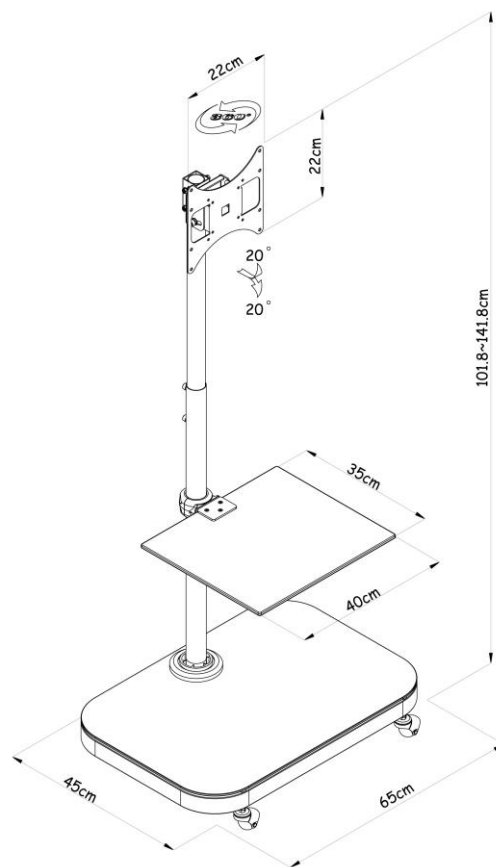

reflecta TV Stand 37P-Shelf

Product information:

- Universal TV Stand with glass shelf
- Max loading weight 40 kg
- 10"-37" (25-93 cm)
- Vesa: 50x50, 75x75, 100x100, 200x100, 200x200
- Tilt +/-20°
- 360° Rotation