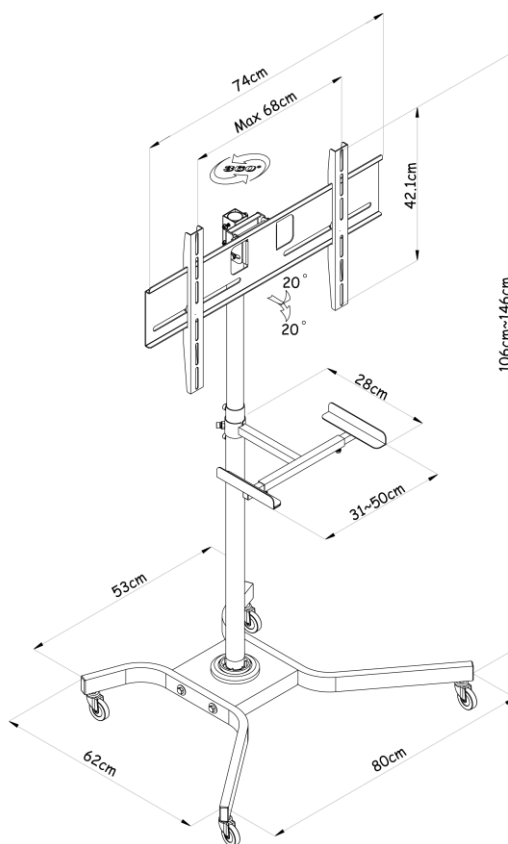

reflecta TV Stand 42P-Shelf Extend

Product information:

- Universal TV Stand with adjustable shelf
- Max loading weight 40 kg
- 32"-42" (81-108 cm)
- Vesa: max 600x400
- Tilt: +/-20°
- 360° Rotation

Code: 23203
EAN: 4005039232039