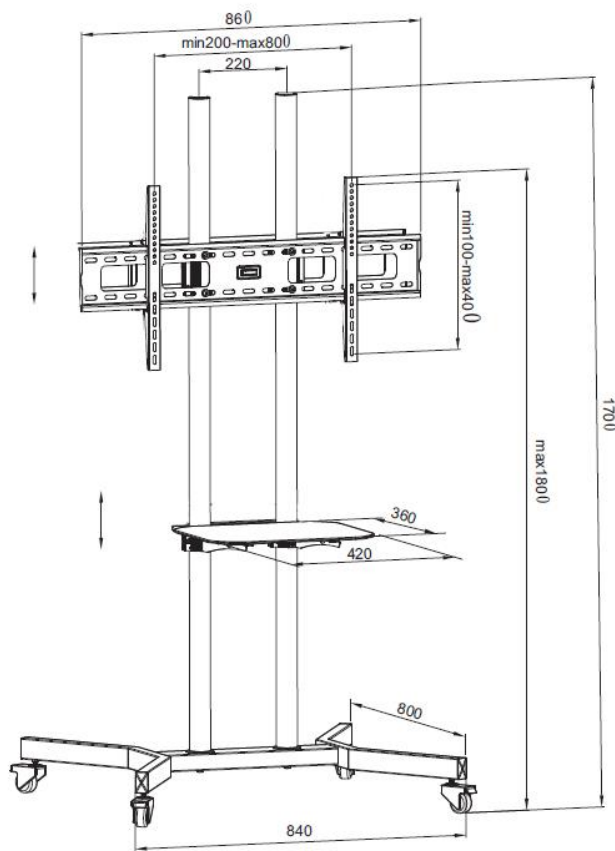

reflecta TV Stand 50P-Shelf

Product information:

- Universale TV Stand with glass shelf
- Max loading weight 40 kg
- Height adjustable (TV, Shelf)
- 32"-50" (81-127 cm)
- Vesa: 400x400, 600x400, 800x400