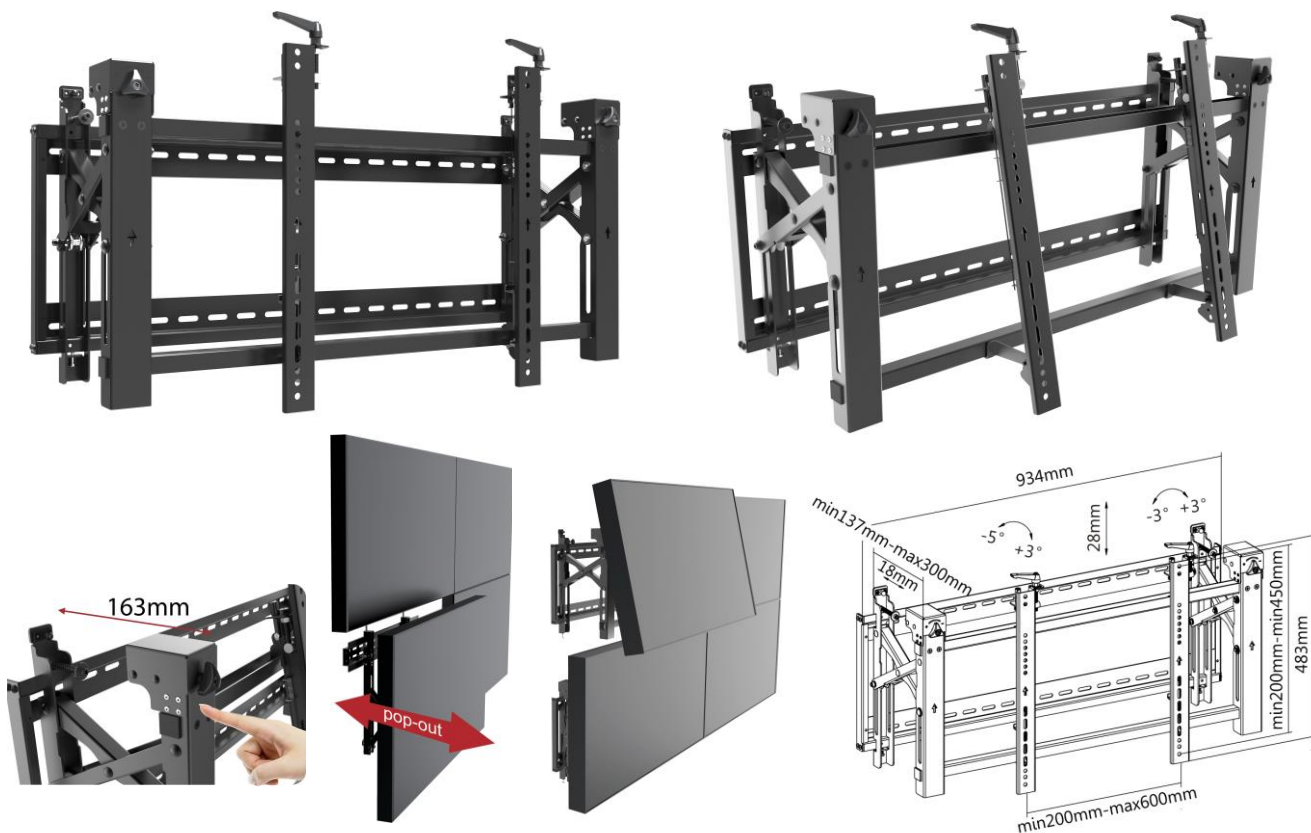

reflecta PLANO Video Wall 70-6040

Product Information:

- Universal Mount for Video Walls
- Max loading weight 70 kg
- Distance to wall: 137-300 mm
- 45"-70" (114-178 cm)
- Vesa: 200x200, 300x300, 400x400, 400x200, 600x400
- Anti-Theft (lockable)
- Pop-Out function