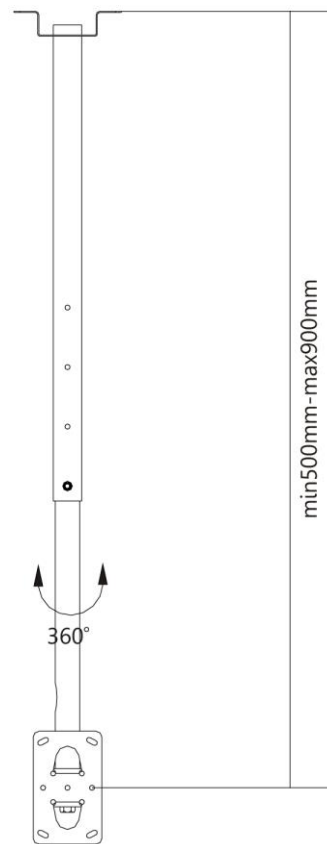

reflecta PALLAS Extend 90

Product information:

- TV Ceiling mount
- Max loading weight 75 kg
- 23 – 63“ (58 -160 cm)
- Vesa: combined with a model of PLANO Flat series
- Adjustable length: 50 up to 90 cm
- Rotation: 360°
- Stable and solid design