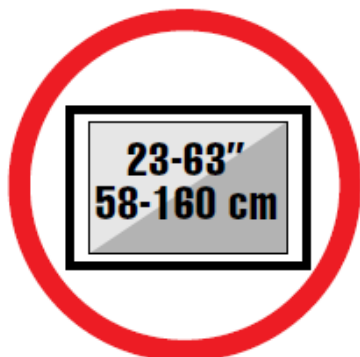

reflecta PALLAS Extend 90

Product information:

- TV Ceiling mount
- Max loading weight 75 kg
- 23 – 63“ (58 -160 cm)
- Vesa: combined with a model of PLANO Flat series
- Adjustable length: 50 up to 90 cm
- Rotation: 360°
- Stable and solid design