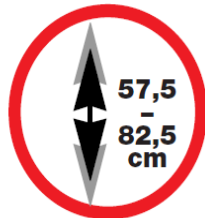

reflecta Vexus

Product information:

- Universal ceiling mount for video projectors
- Cable management
- Max loading weight 20 kg
- Height adjustable 57,5 cm - 82,5 cm
- Tilt +/- 20°
- 360° Rotation
- Perfect for inclined ceilings