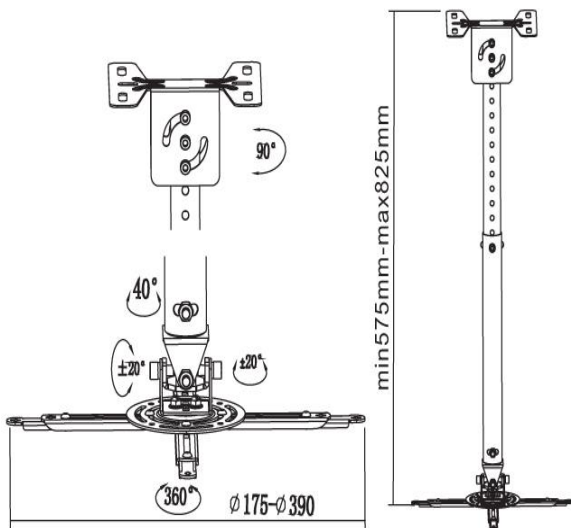

reflecta Vexus

Product information:

- Universal ceiling mount for video projectors
- Cable management
- Max loading weight 20 kg
- Height adjustable 57,5 cm - 82,5 cm
- Tilt +/- 20°
- 360° Rotation
- Perfect for inclined ceilings