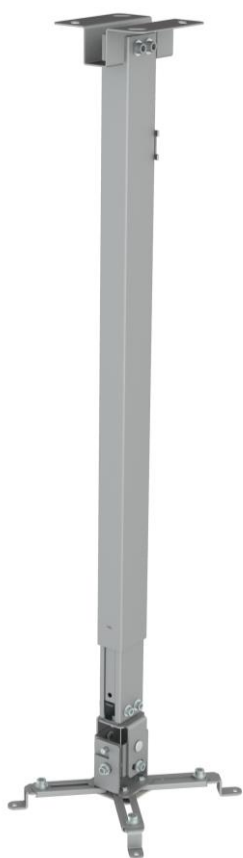

reflecta Universal Ceiling Mount Tapa 730-1200 mm

Product information:

- Universal ceiling mount for Projectors/Beamers with max loading weight of 20 kg
- Tilt: +/-15° / +/-10°
- Adjustable Length: 730-1200 mm
- Available colors: silver / white

Art-Nr.: 23059 (silver),
23060 (white)
EAN Code: 4005039230592 (silver)
4005039230608 (white)

Specifications subject to change without notice

reflecta gmbh

Merkurstr. 8

D 72184 Eutingen

Phone: +49 (0) 7457 9465-60