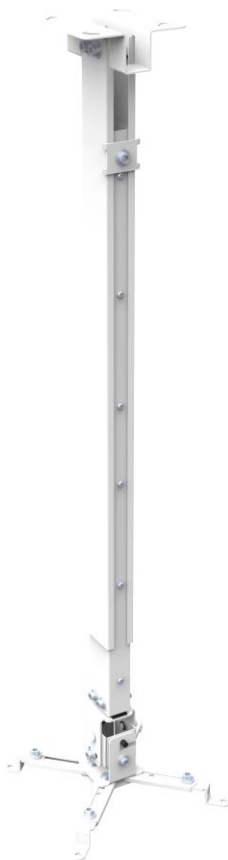

reflecta Universal Ceiling Mount Tapa 730-1200 mm

Product information:

- Universal ceiling mount for Projectors/Beamers with max loading weight of 20 kg
- Tilt: +/-15° / +/-10°
- Adjustable Length: 730-1200 mm
- Available colors: silver / white

Art-Nr.: 23059 (silver),
23060 (white)
EAN Code: 4005039230592 (silver)
4005039230608 (white)

Specifications subject to change without notice

reflecta gmbh

Merkurstr. 8

D 72184 Eutingen

Phone: +49 (0) 7457 9465-60