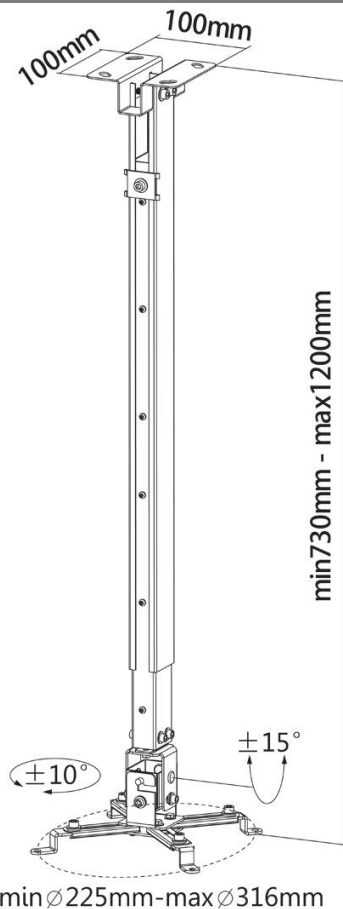

reflecta Universal Ceiling Mount Tapa 730-1200 mm

Product information:

- Universal ceiling mount for Projectors/Beamers with max loading weight of 20 kg
- Tilt: +/-15° / +/-10°
- Adjustable Length: 730-1200 mm
- Available colors: silver / white

Art-Nr.: 23059 (silver),
23060 (white)
EAN Code: 4005039230592 (silver)
4005039230608 (white)

Specifications subject to change without notice

reflecta gmbh

Merkurstr. 8

D 72184 Eutingen

Phone: +49 (0) 7457 9465-60