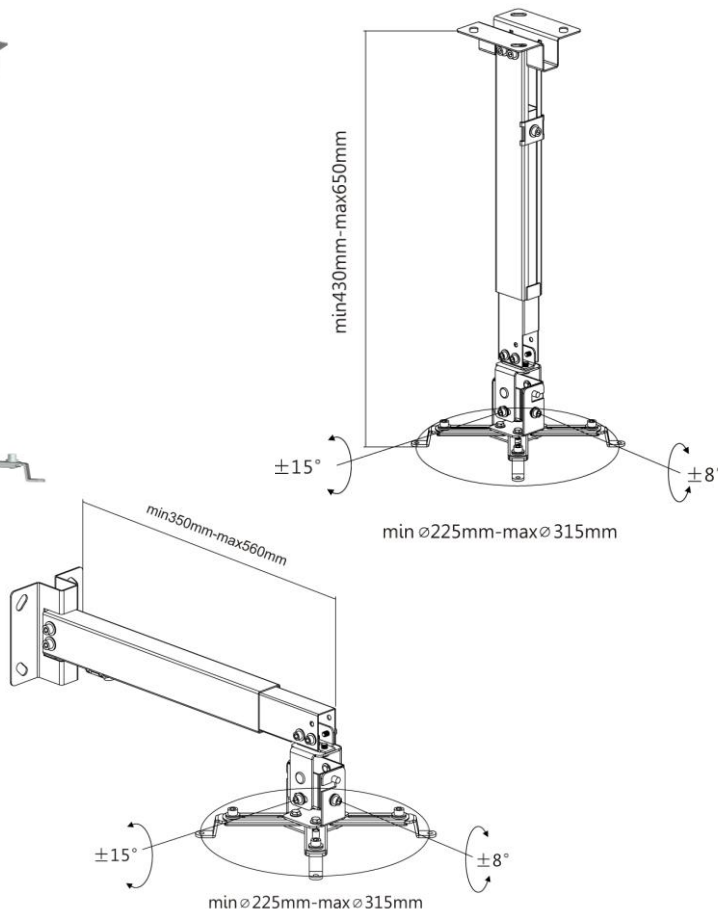

reflecta Universal Ceiling / Wall Mount Tapa 430-650 mm

Product information:

- Universal ceiling / wall mount for Projectors/Beamers with max loading weight of 20 kg
- Tilt: +/-15° / +/-8°
- Adjustable Length (ceiling mounting): 430-650 mm
- Adjustable Length (wall mounting): 350-560 mm
- Available colors: white / black / silver

Art-Nr.: 23054 (white), 23055 (black), 23056 (silver)

EAN Code: 4005039230547 (white)
4005039230554 (black)
4005039230561 (silver)

Specifications subject to change without notice

reflecta gmbh

Merkurstr. 8