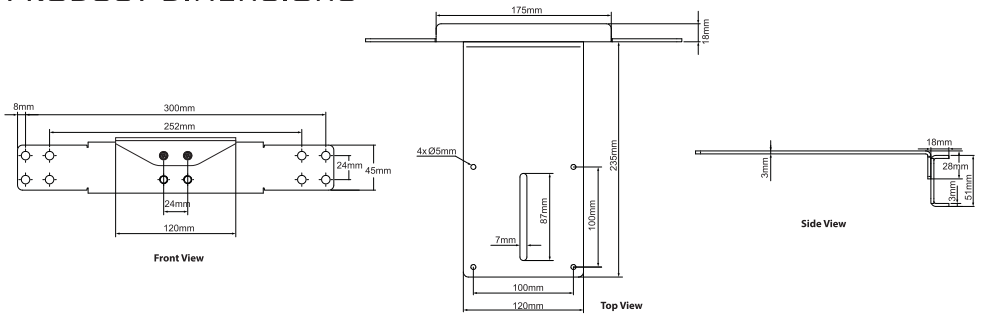

PRODUCT DIMENSIONS

B-TECH AUDIO VIDEO MOUNTS

HEAD OFFICE

B-Tech International Limited

Bennett House, Long March, Daventry, Northants., NN11 4NR, UK

Email: info@btechavmounts.com

www.btechavmounts.com