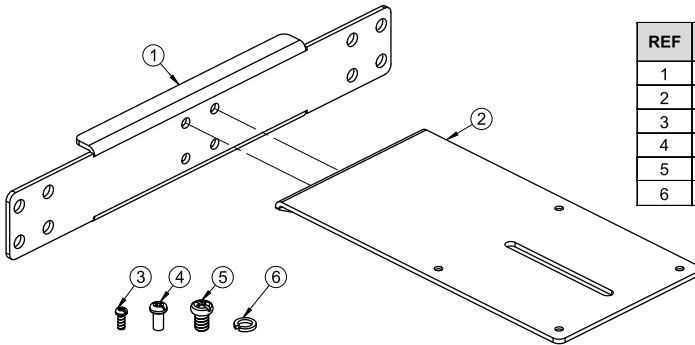

PARTS LIST

REF	PART NAME	QTY
1	TWIN POLE ADAPTOR	1
2	SHELF	1
3	M4 x 10mm SCREW	4
4	UNC 1/4" x 1/2" SCREW	1
5	M8 x 12 SCREW	4
6	M8 SPRING WASHER	4