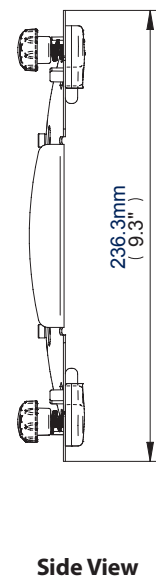

Colour:	Order Ref:	EAN Code:	Master Carton Qty:	Inner Carton Qty:	Carton Weight:	Carton Cube:
Black	BT7509/B	5019318758904	10	0	7.8kg (17.20lbs)	0.048cbm (1.720cuft)

This information is intended as a guide only and reflects the current specification at the time of print. B-Tech accepts no liability for the accuracy of the information contained in this document.