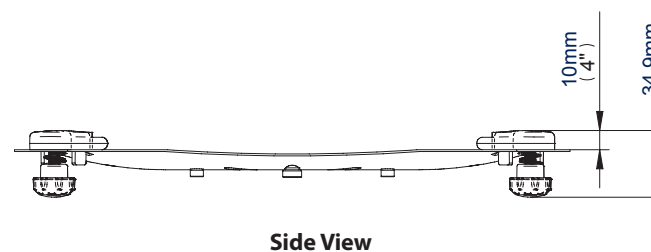

B-TECH AUDIO VIDEO MOUNTS AND ACCESSORIES

Technical Specification

Tablet Mount Suitable for iPad® and other tablets

For more information please visit www.btechavmounts.com/BT7509

BT7509

Colour:	Order Ref:	EAN Code:	Master Carton Qty:	Inner Carton Qty:	Carton Weight:	Carton Cube:
Black	BT7509/B	5019318758904	10	0	7.8kg (17.20lbs)	0.048cbm (1.720cuft)

This information is intended as a guide only and reflects the current specification at the time of print. B-Tech accepts no liability for the accuracy of the information contained in this document.