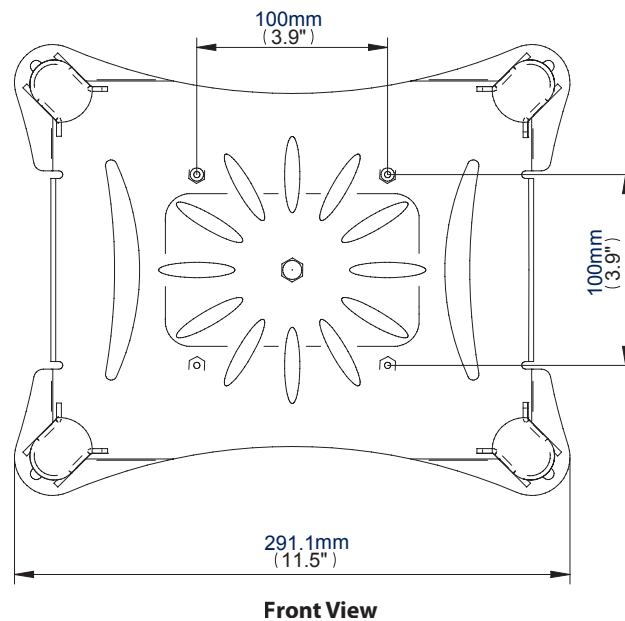

Example installation using BT7509 & BT7510 Flat Screen Wall Mount

Create more deskspace using BT6045 along with the B-Tech Desk Mount range

B-TECH AUDIO VIDEO MOUNTS AND ACCESSORIES

Technical Specification

Tablet Mount Suitable for iPad® and other tablets

For more information please visit www.btechavmounts.com/BT7509

BT7509

Colour:	Order Ref:	EAN Code:	Master Carton Qty:	Inner Carton Qty:	Carton Weight:	Carton Cube:
Black	BT7509/B	5019318758904	10	0	7.8kg (17.20lbs)	0.048cbm (1.720cuft)

This information is intended as a guide only and reflects the current specification at the time of print. B-Tech accepts no liability for the accuracy of the information contained in this document.