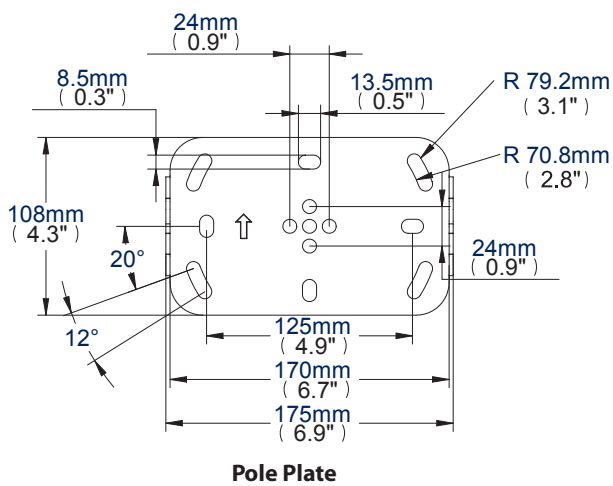

Flat Screen Ceiling Mount Designed for screens up to 32"

For more information please visit www.btechavmounts.com/BT5832

BT5832

Product Code:	Colour:	Order Ref:	EAN Code:
BT5832-075	Black	BT5832-075/B	5019318551253
BT5832-075	White	BT5832-075/W	5019318551338

Product Code:	Colour:	Order Ref:	EAN Code:
BT5832-150	Black	BT5832-150/B	5019318551253
BT5832-150	White	BT5832-150/W	5019318551338

**This information is intended as a guide only and reflects the current specification at the time of print.
B-Tech accepts no liability for the accuracy of the information contained in this document.**