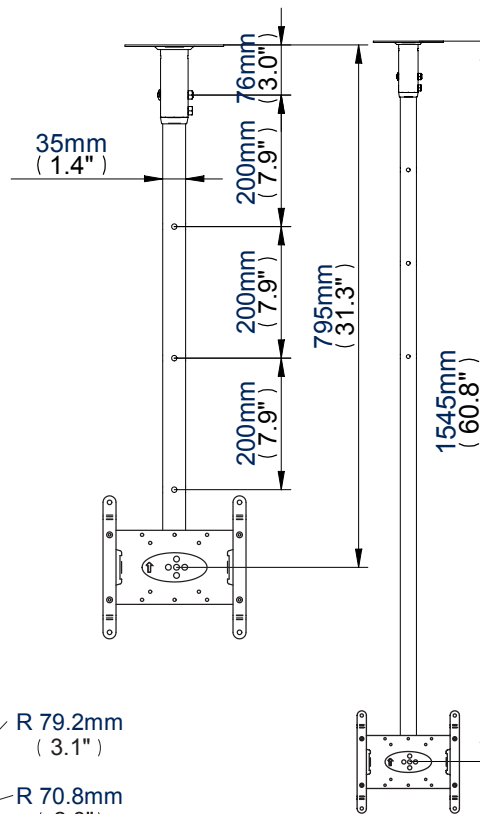

## BT5832 Flat Screen Ceiling Mount

**Designed for screens up to  
32" (81cm) / 25kg (55lbs)**

- Suitable for screens using VESA® fixings up to 200 x 200mm
- Ceiling drop to centre of mount: 795mm (31.3")
- Security locking screw and allen key provided
- Integrated cable management
- Additional holes along pole length allow pole to be cut to desired length
- Simple 'hook-on' installation
- Supplied with safety bolt for a secure installation
- Ceiling fixings and all mounting hardware included
- Available in Black and White
- Available in two lengths:

**BT5832-075:**  
**Flat Screen Ceiling Mount**  
Ceiling drop to centre of mount: 795mm (31.3")

**BT5832-150:**  
**Flat Screen Ceiling Mount**  
Ceiling drop to centre of mount: 1545mm (60.8")

Available in Black or White

Supplied with safety bolt for a secure installation.

Available in two lengths:  
BT5832-075 and BT5832-150

Integrated cable management

### Flat Screen Ceiling Mount Designed for screens up to 32"

For more information please visit [www.btechavmounts.com/BT5832](http://www.btechavmounts.com/BT5832)

**BT5832**

Product Code:	Colour:	Order Ref:	EAN Code:
BT5832-075	Black	BT5832-075/B	5019318551253
BT5832-075	White	BT5832-075/W	5019318551338