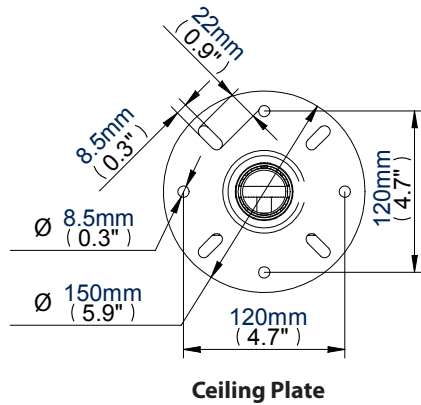

Flat Screen Ceiling Mount Designed for screens up to 32"

For more information please visit www.btechavmounts.com/BT5832

BT5832

Product Code:	Colour:	Order Ref:	EAN Code:
BT5832-075	Black	BT5832-075/B	5019318551253
BT5832-075	White	BT5832-075/W	5019318551338

Product Code:	Colour:	Order Ref:	EAN Code:
BT5832-150	Black	BT5832-150/B	5019318551253
BT5832-150	White	BT5832-150/W	5019318551338

**This information is intended as a guide only and reflects the current specification at the time of print.
B-Tech accepts no liability for the accuracy of the information contained in this document.**