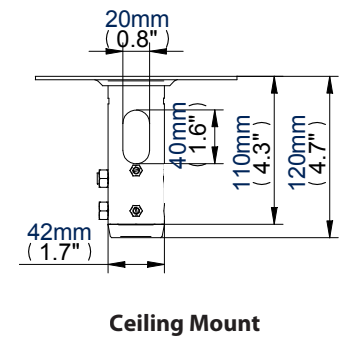

Flat Screen Ceiling Mount Designed for screens up to 32"

For more information please visit www.btechavmounts.com/BT5832

BT5832

Product Code:	Colour:	Order Ref:	EAN Code:
BT5832-075	Black	BT5832-075/B	5019318551253
BT5832-075	White	BT5832-075/W	5019318551338

Product Code:	Colour:	Order Ref:	EAN Code:
BT5832-150	Black	BT5832-150/B	5019318551253
BT5832-150	White	BT5832-150/W	5019318551338

**This information is intended as a guide only and reflects the current specification at the time of print.
B-Tech accepts no liability for the accuracy of the information contained in this document.**