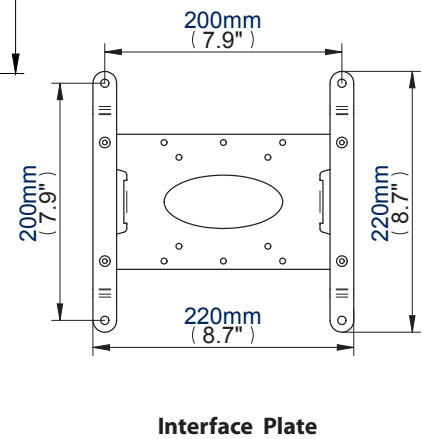

Flat Screen Ceiling Mount Designed for screens up to 32"

For more information please visit www.btechavmounts.com/BT5832

BT5832

Product Code:	Colour:	Order Ref:	EAN Code:
BT5832-075	Black	BT5832-075/B	5019318551253
BT5832-075	White	BT5832-075/W	5019318551338

Product Code:	Colour:	Order Ref:	EAN Code:
BT5832-150	Black	BT5832-150/B	5019318551253
BT5832-150	White	BT5832-150/W	5019318551338

**This information is intended as a guide only and reflects the current specification at the time of print.
B-Tech accepts no liability for the accuracy of the information contained in this document.**