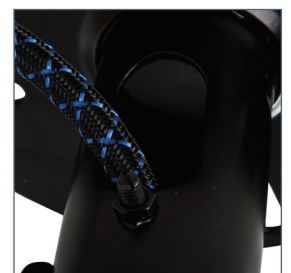

#### Flat Screen Ceiling Mount with Tilt

Designed for screens up to  
23" (58cm) / 20kg (44lbs)

- Suitable for screens using VESA® fixings up to 100 x 100mm
- Features +17° / -10° Tilt
- Ceiling drop to centre of mount: 795mm (31.3")
- Security locking screw and allen key provided
- Integrated cable management
- Additional holes along pole length allow pole to be cut to desired length
- Simple 'hook-on' installation
- Supplied with safety bolt for a secure installation
- Ceiling fixings and all mounting hardware included
- Available in Black and White
- Available in two lengths

**BT5811-075:**  
Flat Screen Ceiling Mount with Tilt  
Ceiling drop to centre of mount: 795mm (31.3")

**BT5811-150:**  
Flat Screen Ceiling Mount with Tilt  
Ceiling drop to centre of mount: 1545mm (60.8")

Available in Black or White

Supplied with safety bolt for a secure installation

Available in two lengths:  
BT5811-075 and BT5811-150

Integrated cable management