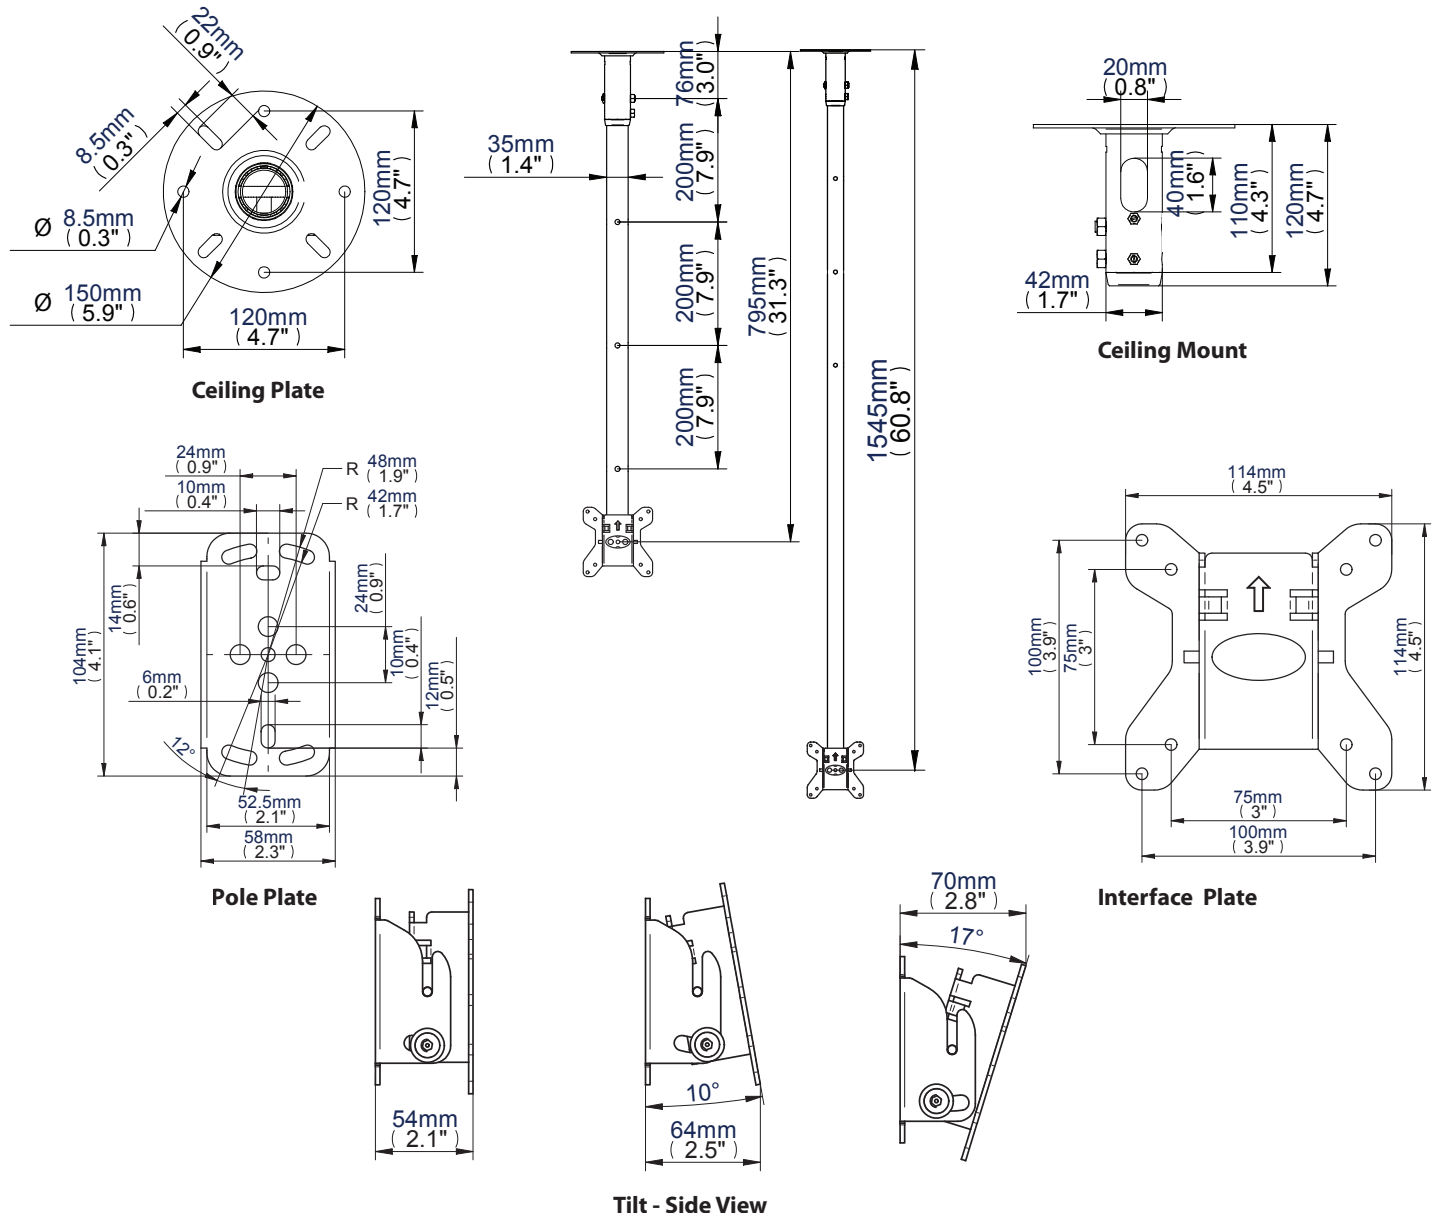

#### Flat Screen Ceiling Mount with Tilt

Designed for screens up to  
23" (58cm) / 20kg (44lbs)

- Suitable for screens using VESA® fixings up to 100 x 100mm
- Features +17° / -10° Tilt
- Ceiling drop to centre of mount: 795mm (31.3")
- Security locking screw and allen key provided
- Integrated cable management
- Additional holes along pole length allow pole to be cut to desired length
- Simple 'hook-on' installation
- Supplied with safety bolt for a secure installation
- Ceiling fixings and all mounting hardware included
- Available in Black and White
- Available in two lengths

**BT5811-075:**  
Flat Screen Ceiling Mount with Tilt  
Ceiling drop to centre of mount: 795mm (31.3")

**BT5811-150:**  
Flat Screen Ceiling Mount with Tilt  
Ceiling drop to centre of mount: 1545mm (60.8")

Available in Black or White

Supplied with safety bolt for a secure installation

Available in two lengths:  
BT5811-075 and BT5811-150

Integrated cable management

### Flat Screen Ceiling Mount with Tilt Designed for screens up to 23"

For more information please visit [www.btechavmounts.com/BT5811](http://www.btechavmounts.com/BT5811)

**BT5811**

Product Code:	Colour:	Order Ref:	EAN Code:
BT5811-075	Black	BT5811-075/B	5019318551208
BT5811-075	White	BT5811-075/W	5019318551314