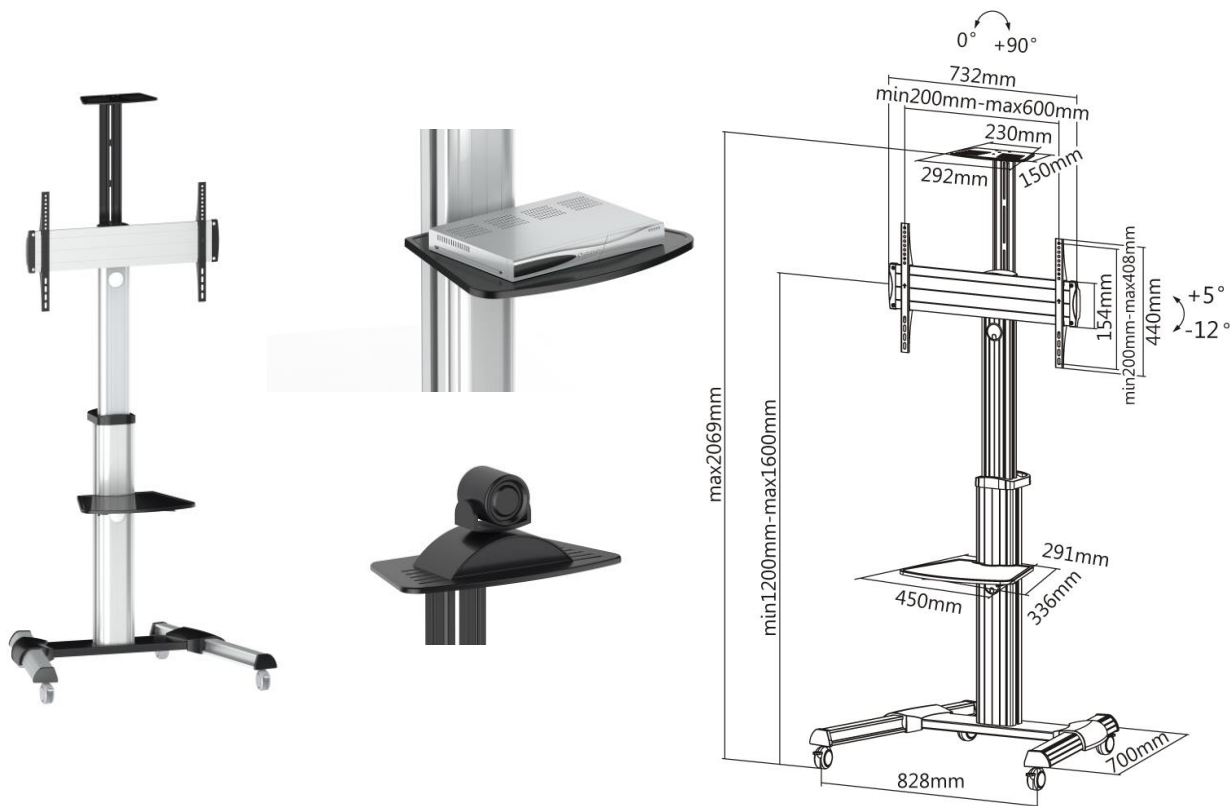

reflecta TV Stand 70VC-Shelf

Product information:

- Universal TV Stand for Video Conferencing
- Max loading weight 50 kg
- Height adjustable (TV, shelf, camera holder)
- 37"-70" (94-178 cm)
- Vesa: max. 600x400
- Tilt: +5°/-12°
- 90° rotation for portrait and landscape view
- Elegant aluminium construction
- Cable management