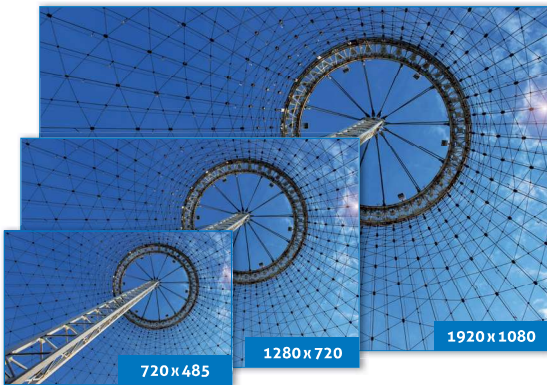

More than just a switcher

LU-SHD-310SM

SMALLEST SIZE

ONLY 10.9x2.5x7.6mm

MULTI-INPUT

HDMI, DP, VGA & AUDIO

POWERFUL SCALING ENGINE

HDMI → HDMI • DP → HDMI • VGA → HDMI