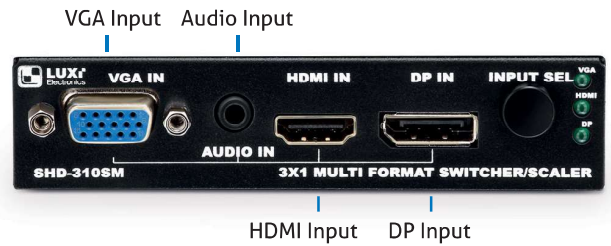

More than just a switcher

LU-SHD-310SM

SMALLEST SIZE

ONLY 10.9x2.5x7.6mm

MULTI-INPUT

HDMI, DP, VGA & AUDIO

POWERFUL SCALING ENGINE

HDMI → HDMI • DP → HDMI • VGA → HDMI

INDEPENDENT AUDIO CONTROL

EMBEDDING, DE-EMBEDDING & MUTE

MIRRORED OUTPUT

DUAL HDMI SIMULTANEOUSLY

FLEXIBLE & INTUITIVE CONTROL

SHOW ME, AUTO SWITCHING & RS232