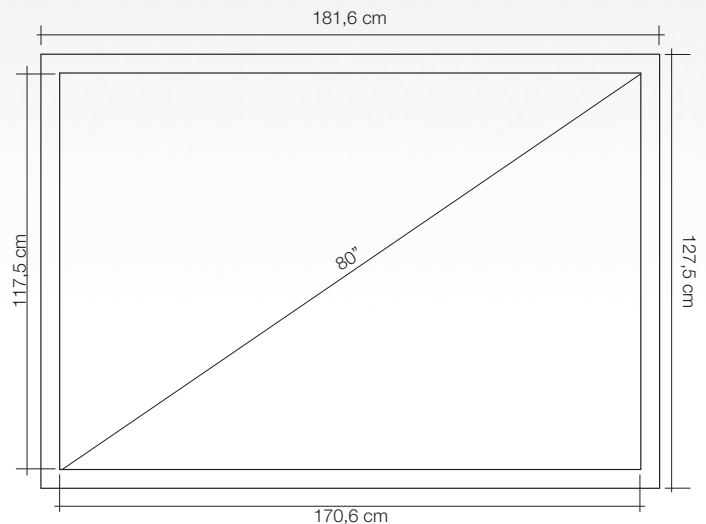

## Interactive Whiteboard 80" @ 4:3

Infrared technology - 10 touch with quick launch icons

Model	Luxiboard 10Touch 80
Ligra code	LIWB80IR10APEK
Technology	Infrared optical tracing
Diagonal	80"
Active area diagonal	170,6x116,5 cm
Projection area size	157x117,5 cm
Ratio	4:3
Frame	Aluminium
Surface	Writable/washable coated steel
Simultaneous inputs	10
Input method	Fingers or any passive tool. 2 Pens included
Pen tray	Passive, frontal
Quick launch icons	Yes, 15 on both sides
Active area resolution	32.767x32.767 unique points
Tracing speed	8 m/s
Tracking speed	305 points/second
Accuracy	± 0,5 mm
Interface	USB
USB Type	A-B
Standard USB cable length	7.5 m
Max USB cable length	10 m
Power consumption	< 0.5W
Supported OSs	WinXP / Vista / 7 / 8 32/64bit / MacOS X / Linux
Integrated audio speakers power - OPTIONAL	20W+20W RMS 40W RMS
Warranty	5 years
Certifications	CE – FCC – ROHS
Software	Teach Infinity Pro