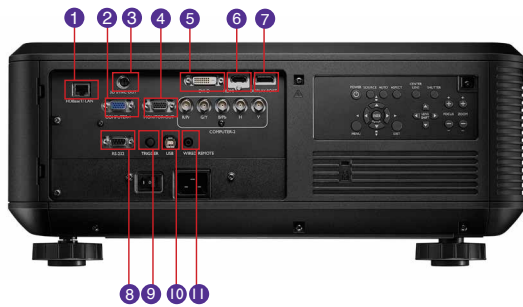

Input and Output Terminals

1 HDBaseT/ LAN	7 DisplayPort
2 Computer 1 in (D-sub 15pin)	8 RS232 (DB-9pin)
3 3D Sync Out	9 12V Trigger
4 Monitor out (D-sub 15pin)	10 USB (Type B)
5 DVI-D in	11 Wired Remote
6 HDMI	12 Computer 2 in (5BNC, R/G/B/H/V)

Specifications

Projection System	DLP®
Native Resolution	WXGA (1280x800)
Brightness	6,700 ANSI lumens
Contrast Ratio	2,800:1
Display Color	1.07 Billion Colors
Aspect Ratio	Native 16:10 (5 aspect ratio selectable)
Image Size Diagonal	80~500"
Lamp Type	350W x 2
Lamp Life	2,000/2,500 hours
Keystone Adjustment	1D, Vertical ± 30 degrees
Resolution Support	NTSC, PAL, SECAM
Horizontal Frequency	15K~91kHz
Vertical Scan Rate	48Hz~120Hz
Compatibility	HDTV Compatibility: 480i, 480p, 576i, 567p, 720p, 1080i, 1080p
Interface	<table border="0"> <tr><td>Computer 1 in (D-sub 15pin)</td><td>x 1</td></tr> <tr><td>Computer 2 in (5BNC, R/G/B/H/V)</td><td>x 1</td></tr> <tr><td>Monitor out (D-sub 15pin)</td><td>x 1</td></tr> <tr><td>HDMI (1.4a)</td><td>x 1 (Compatible with HDCP)</td></tr> <tr><td>DVI-D in</td><td>x 1 (Compatible with HDCP)</td></tr> <tr><td>LAN (RJ45)</td><td>x 1 (LAN Control)</td></tr> <tr><td>USB (Type B)</td><td>x 1 (Download)</td></tr> <tr><td>HDBaseT</td><td>x 1 (Share with RJ45)</td></tr> <tr><td>DisplayPort</td><td>x 1</td></tr> <tr><td>12V Trigger</td><td>x 1</td></tr> <tr><td>RS232 (DB-9pin)</td><td>x 1</td></tr> <tr><td>Wired Remote</td><td>x 1</td></tr> <tr><td>IR Receiver</td><td>x 2 (Front+Rear)</td></tr> </table>
Dimensions (WxHxD)	20" x 9" x 21" / 510 x 230 x 540 mm
Weight	46.2 lbs / 21 kgs (Without lens)
Power Supply	AC 100 to 240 V, 50/60 Hz
Stand-by Power Consumption	<0.5W (Only Power button on remote and keypad can work)
Acoustic Noise (Typ./Eco.)	41/36 db
Operating Temperature	5~40° C
Accessories (Standard)	Remote Control w/ Battery, Power Cord, User Manual CD, Quick Start Guide, Warranty Card, VGA(D-sub 15pin) Cable, Lens cover, 2 Color Wheels
Accessories (Optional)	Spare Lamp Kit P/N: 5J.JC705.001 Ceiling Mount P/N: 5J.JCY10.001 Remote Control P/N: 5J.JC706.001 Optional Lens: (see reference chart)
UPC Code / P/N	8400460-3069-8 / 9H.JC877.26E
Limited Warranty	3 years warranty, 1 year / 2000 hours lamp life

*Lamp life results will vary depending on environmental conditions and usage. Actual product's features and specifications are subject to change without notice.

BenQ Lens	P/N	Zoom Ratio	Throw Ratio	Lens Shift (Powered)	Marketing Model
STD Lens	5J.JAM37.001	1.3:1	1.81~2.38	0-50% Vertical; +-10% Horizontal	PZL-001
Wide Fix	5J.JAM37.011	Fixed	0.8	NA	PFL-011
Wide Zoom	5J.JAM37.021	1.41:1	1.31~1.87	0-50% Vertical; +-10% Horizontal	PZL-021
Long Zoom 1	5J.JAM37.031	1.5:1	3.76~5.64	0-50% Vertical; +-10% Horizontal	PZL-031
Long Zoom 2	5J.JAM37.041	1.55:1	5.56~8.67	0-50% Vertical; +-10% Horizontal	PZL-041
Semi Long Zoom	5J.JAM37.051	1.65:1	2.33~3.86	0-50% Vertical; +-10% Horizontal	PZL-051
Ultra Wide Zoom	5J.JAM37.061	1.25:1	0.78~0.98	0-45% Vertical; +-10% Horizontal	PZL-061